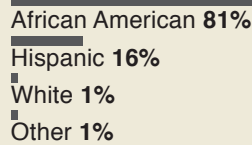

Race/ethnicity

Grades 9-12