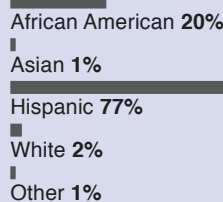

716
enrolled

Magnet Theme
STEAM

Race/ethnicity

Grades PreK-5

PS 196: The Magnet School of Communication and Media Arts

307
enrolled

Magnet Theme
Communication and media arts

Race/ethnicity*