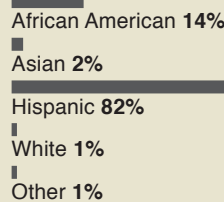

Race/ethnicity

Grades PreK-5

PS 123: The Magnet School for STEAM

716
enrolled

Magnet Theme
STEAM