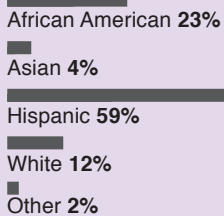

DISTRICT INFORMATION

Race/ethnicity

70% of students eligible for free and reduced-price meals

GRANTEE INFORMATION

5
schools served

18 partner organizations

Project Overview

New York City Community School District 14, in consortium with New York City Community School District 32, is converting five traditional schools into whole-school magnet programs. These magnet programs engage students in authentic, real-world theme-based experiences; give educators access to high-quality professional learning; increase opportunities for all students; and expand school choice in the districts. These Magnet Schools Assistance Program (MSAP)-funded schools use project-based learning approaches, community partnerships, and parent engagement strategies to improve student achievement and positively affect students and their families. In addition, the MSAP schools are creating diverse learning environments by attracting students from different racial/ethnic and socioeconomic backgrounds to foster meaningful interaction among students – a strategy designed to boost student achievement, self-esteem, and interpersonal relationships.