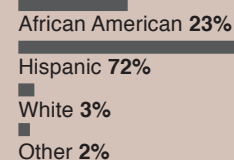

Race/ethnicity

*Detail may not sum to total because of rounding.

Learn More: NYC Community School District 14 • Brooklyn, New York • schools.nyc.gov