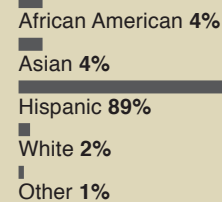

716
enrolled

Magnet Theme
STEAM

Race/ethnicity

Grades PreK-5

PS 196: The Magnet School of Communication and Media Arts

307
enrolled

Magnet Theme
Communication and media arts

Race/ethnicity*