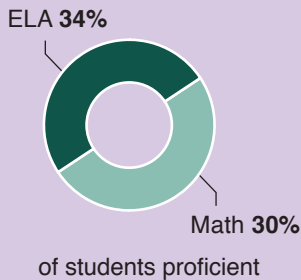

DISTRICT INFORMATION

Race/ethnicity

70% of students eligible for free and reduced-price meals

GRANTEE INFORMATION

5
schools served

18 partner organizations

Project Overview

New York City Community School District 14, in consortium with New York City Community School District 32, is converting five traditional schools into whole-school magnet programs. These magnet programs engage students in authentic, real-world theme-based experiences; give educators access to high-quality professional learning; increase opportunities for all students; and expand school choice in the districts. These Magnet Schools Assistance Program (MSAP)-funded schools use project-based learning approaches, community partnerships, and parent engagement strategies to improve student achievement and positively affect students and their families. In addition, the MSAP schools are creating diverse learning environments by attracting students from different racial/ethnic and socioeconomic backgrounds to foster meaningful interaction among students – a strategy designed to boost student achievement, self-esteem, and interpersonal relationships.