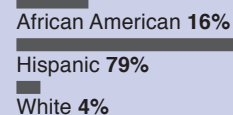

DISTRICT INFORMATION

Race/ethnicity

70% of students eligible for free and reduced-price meals

GRANTEE INFORMATION

5
schools served

18 partner organizations

Project Overview

New York City Community School District 14, in consortium with New York City Community School District 32, is converting five traditional schools into whole-school magnet programs. These magnet programs engage students in authentic, real-world theme-based experiences; give educators access to high-quality professional learning; increase opportunities for all students; and expand school choice in the districts. These Magnet Schools Assistance Program (MSAP)-funded schools use project-based learning approaches, community partnerships, and parent engagement strategies to improve student achievement and positively affect students and their families. In addition, the MSAP schools are creating diverse learning environments by attracting students from different racial/ethnic and socioeconomic backgrounds to foster meaningful interaction among students – a strategy designed to boost student achievement, self-esteem, and interpersonal relationships.

Grades PreK-5

PS 120: The Magnet School for Architecture, Engineering, and Design

375
enrolled

Magnet Theme
Architecture, engineering, and design

Race/ethnicity

Grades PreK-5

PS 123: The Magnet School for STEAM

716
enrolled

Magnet Theme
STEAM

Race/ethnicity

Grades PreK-5

PS 196: The Magnet School of Communication and Media Arts

307
enrolled

Magnet Theme
Communication and media arts

Race/ethnicity*

Grades PreK-8

PS 157: The Magnet School for Civic Leadership in Health and Science

472
enrolled

Magnet Theme
Civic leadership in health and science

Race/ethnicity*

Grades 6-8