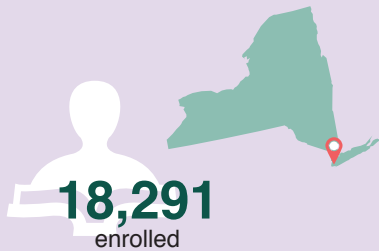

DISTRICT INFORMATION

Race/ethnicity

70% of students eligible for free and reduced-price meals

GRANTEE INFORMATION

5
schools served

18 partner organizations

Project Overview

New York City Community School District 14, in consortium with New York City Community School District 32, is converting five traditional schools into whole-school magnet programs. These magnet programs engage students in authentic, real-world theme-based experiences; give educators access to high-quality professional learning; increase opportunities for all students; and expand school choice in the districts. These Magnet Schools Assistance Program (MSAP)-funded schools use project-based learning approaches, community partnerships, and parent engagement strategies to improve student achievement and positively affect students and their families. In addition, the MSAP schools are creating diverse learning environments by attracting students from different racial/ethnic and socioeconomic backgrounds to foster meaningful interaction among students – a strategy designed to boost student achievement, self-esteem, and interpersonal relationships.