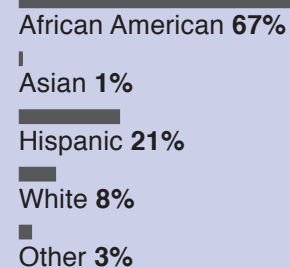

Race/ethnicity

NOTE: Data represent the 2016-17 school year. Detail may not sum to total because of rounding.

Learn More: Wake County Public School System • Cary, North Carolina • www.wcpss.net